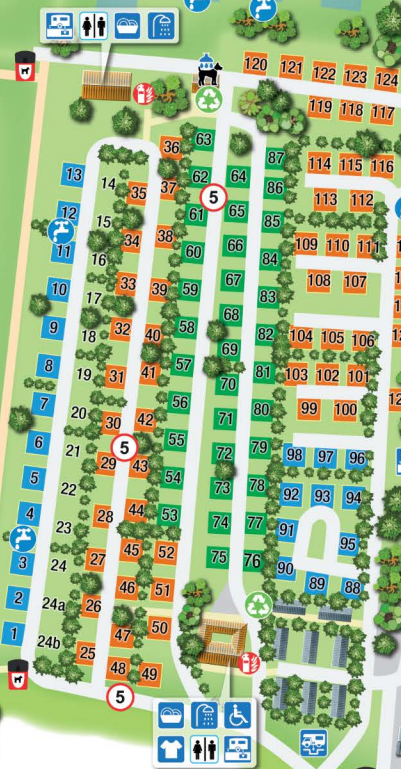

# SWISS FARM

TOURING & CAMPING  
Family owned since 1946

© 2024  
holidayparkmaps.com

- All Weather Pitch
- 24 Grass Pitches
- Fully Serviced Pitch
- Seasonal Super Pitch
- Holiday Caravans
- Montana
- Shepherds Hut
- Hexagonal

## TENT FIELD

Dogs on Lead Please

Dogs on Lead Please

Recreation Field

- |                  |                           |
|------------------|---------------------------|
| Reception        | Water Point               |
| Toilets          | Fire Point                |
| Disabled Toilets | General Waste / Recycling |
| Parking          | No Dogs                   |
| Laundry          | Cafe                      |
| Pot Wash         | Motorhome Service Point   |
| Showers          | Height Limit              |
| Dog Waste        | Elsan Point               |
| Dog Wash         |                           |

Marlow

MARLOW ROAD

ENTRANCE

Henley-on-Thames